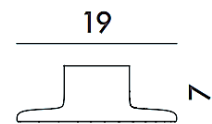

Brand: **KARTELL**
Item type: Coat Hanger
Item code: 4752/AZ
Designer: Patricia Urquiola
Color: Light Blue
Dimension: Ø19 x 6 cm

0.36

Please click the link for more option and finishes:

https://www.kartell.com/IT/it/patricia-urquiola/jellies-coat-hangers/04752?variantName=x_colorVariant&variantValue=AZ